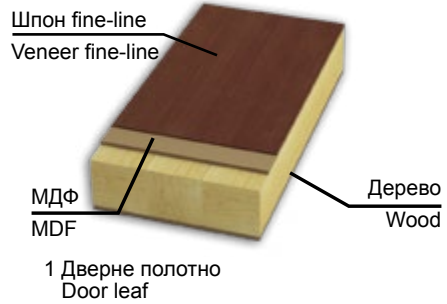

COSMOPOLITAN SL